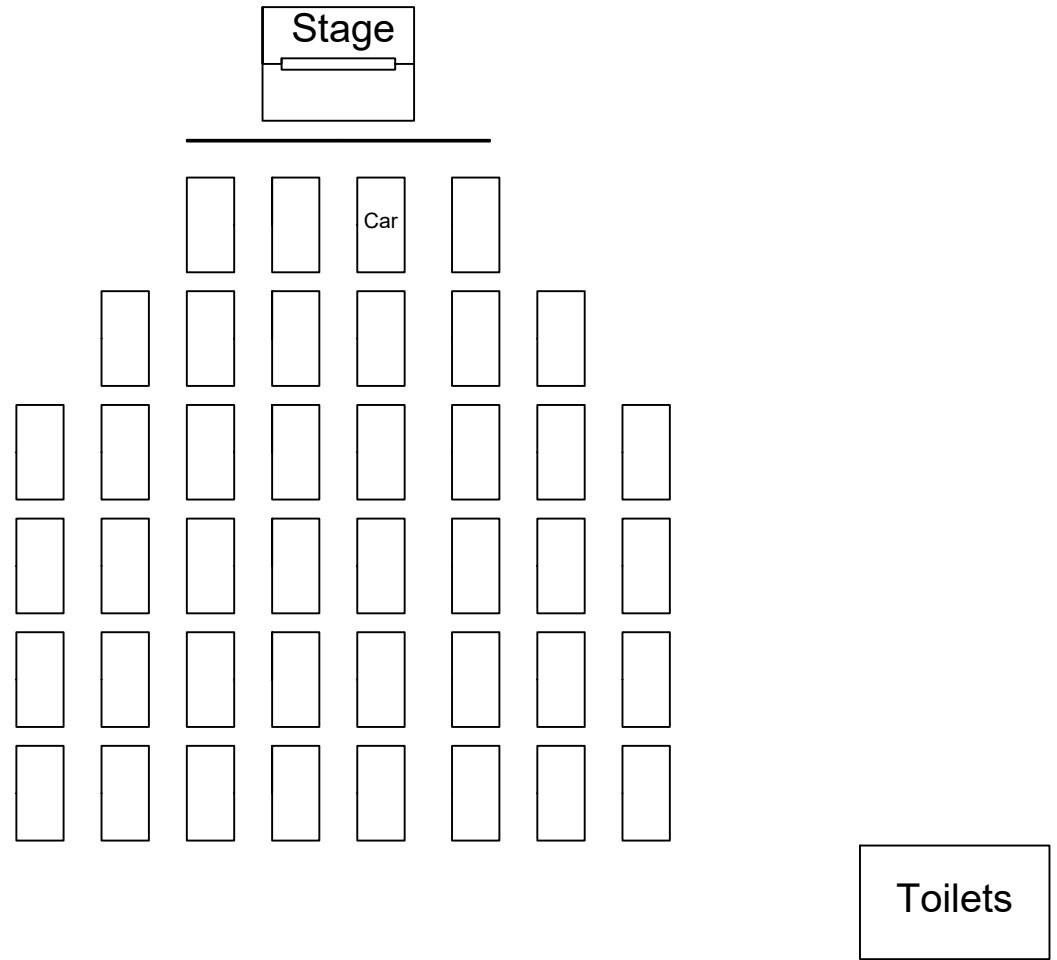

Drive In Cinema Plan (Template)

10m

Note: Drawing not necessarily to scale, and for example purposes only.
Just Smile Limited - Conferences | Production | Dance Floors | Lighting | Sound
©Just Smile Limited 2019 - www.justsmile.co.uk